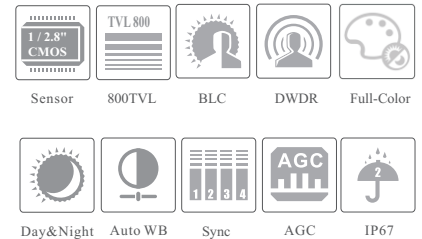

CAMERA

TD-7421TM3

2MP Full-color HD Analog Bullet Camera

- 1080P real-time image, high resolution, true color
- AHD / TVI / CVI lossless HD video output
- Support 960H CVBS output
- Up to 800 TVL resolution
- CMOS progressive scan, perfectly capturing the moving object
- Support OSD menu
- High speed, long distance and real time transmission
- 24/7 full color imaging
- LED can be turned on or off automatically
- Support noise reduction function
- 20 ~ 30m LED distance
- IP67
- Support COC

Tel: +86-755-36995888

Web site: <http://en.tvt.net.cn>

Fax: +86-755-33104777

E-mail: overseas@tvt.net.cn

SPECIFICATIONS

Model	TD-7421TM3
Specifications	
Camera	
Image Sensor	1 / 2.8 "CMOS
Resolution	2MP
Image Size	1920 x 1080
Video Output	AHD / TVI / CVI / CVBS
Image System	PAL / NTSC
Electronic Shutter	Auto
LED Distance	20 ~ 30 m
Frame Rate	30fps(60Hz); 25fps (50Hz)
Min. Illumination	0 lux (LED ON)
Lens	3.6 mm (2.8mm optional)
Lens Mount	M12
S / N Ratio	≥52dB (AGC OFF)
Ingress Protection	IP 67
Functions	
Function Control	OSD (COC Control)
Smart LED	Manual or Auto mode
ICR	NO
Digital WDR	Yes
2D/3D DNR	Yes
AGC	Yes
Global Exposure	Yes
Central Exposure	Yes
Auto White Balance	Yes
BLC	Yes
Front Light Compensation	Yes
Contrast	Yes
Saturation/Color Gain	Yes
Sharpness	Yes
Image Setting	Yes
Defect Correction	Auto
Language	Chinese and English
Angle Adjustment	Pan: 0°~360°; Tilt: 0°~80°; Rotation: 0°~360°
Others	
Power Supply	DC12V (± 15%)
Power Consumption	LED OFF : < 1W; LED ON : < 3W
Working Environment	- 30 °C ~ 50 °C, 10 % ~ 90 % (relative humidity)
Dimensions (mm)	165.7 × 69 × 69
Weight (net)	Approx. 0.37KG