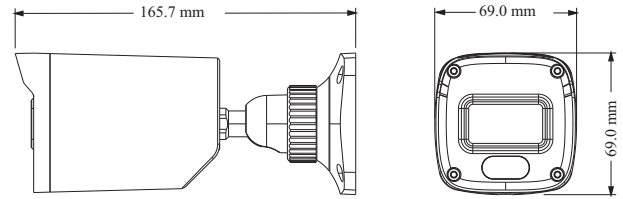

Tel: +86-755-36995888

Web site: <http://en.tvt.net.cn>

Fax: +86-755-33104777

E-mail: overseas@tvt.net.cn

SPECIFICATIONS

Model	TD-7421TM3
Specifications	
Camera	
Image Sensor	1 / 2.8 "CMOS
Resolution	2MP
Image Size	1920 x 1080
Video Output	AHD / TVI / CVI / CVBS
Image System	PAL / NTSC
Electronic Shutter	Auto
LED Distance	20 ~ 30 m
Frame Rate	30fps(60Hz); 25fps (50Hz)
Min. Illumination	0 lux (LED ON)
Lens	3.6 mm (2.8mm optional)
Lens Mount	M12
S / N Ratio	≥52dB (AGC OFF)
Ingress Protection	IP 67
Functions	
Function Control	OSD (COC Control)
Smart LED	Manual or Auto mode
ICR	NO
Digital WDR	Yes
2D/3D DNR	Yes
AGC	Yes
Global Exposure	Yes
Central Exposure	Yes
Auto White Balance	Yes
BLC	Yes
Front Light Compensation	Yes
Contrast	Yes
Saturation/Color Gain	Yes
Sharpness	Yes
Image Setting	Yes
Defect Correction	Auto
Language	Chinese and English
Angle Adjustment	Pan: 0°~360°; Tilt: 0°~80°; Rotation: 0°~360°
Others	
Power Supply	DC12V (± 15%)
Power Consumption	LED OFF : < 1W; LED ON : < 3W
Working Environment	- 30 °C ~ 50 °C, 10 % ~ 90 % (relative humidity)
Dimensions (mm)	165.7 × 69 × 69
Weight (net)	Approx. 0.37KG

DIMENSIONS

AVAILABLE ACCESSORIES

AVAILABLE MODEL

Available Model	TD-7421TM3(SW/WR2)
-----------------	--------------------